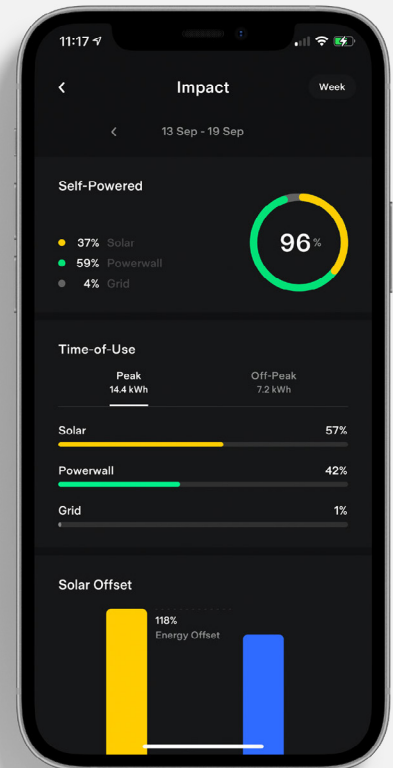

Phone

Lights

Television

Microwave

Energy-Intensive Appliances

Use Sparingly

Dishwasher

Washer/Dryer

Manage and track your energy with instant notifications, simplified graphs and easy navigation

Prepare your system for outages and recharge with sunlight to keep your appliances running

Learn how your system uses energy on a daily, weekly or monthly basis