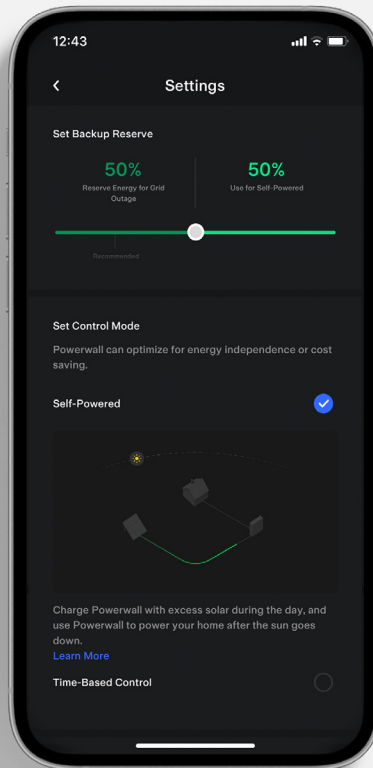

Manage and track your energy with instant notifications, simplified graphs and easy navigation

Prepare your system for outages and recharge with sunlight to keep your appliances running

Learn how your system uses energy on a daily, weekly or monthly basis