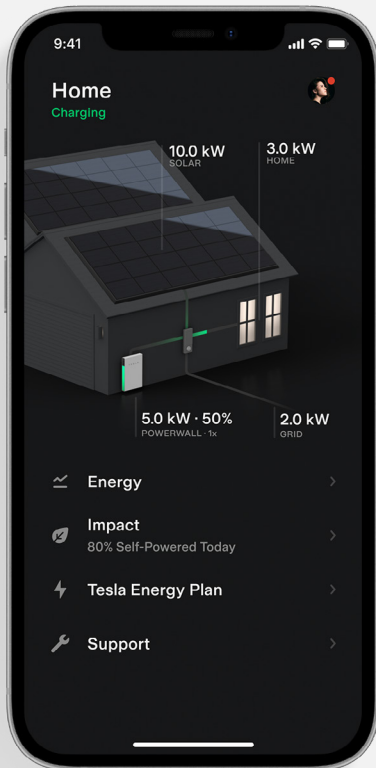

Manage and track your energy with instant notifications, simplified graphs and easy navigation

Prepare your system for outages and recharge with sunlight to keep your appliances running

Learn how your system uses energy on a daily, weekly or monthly basis